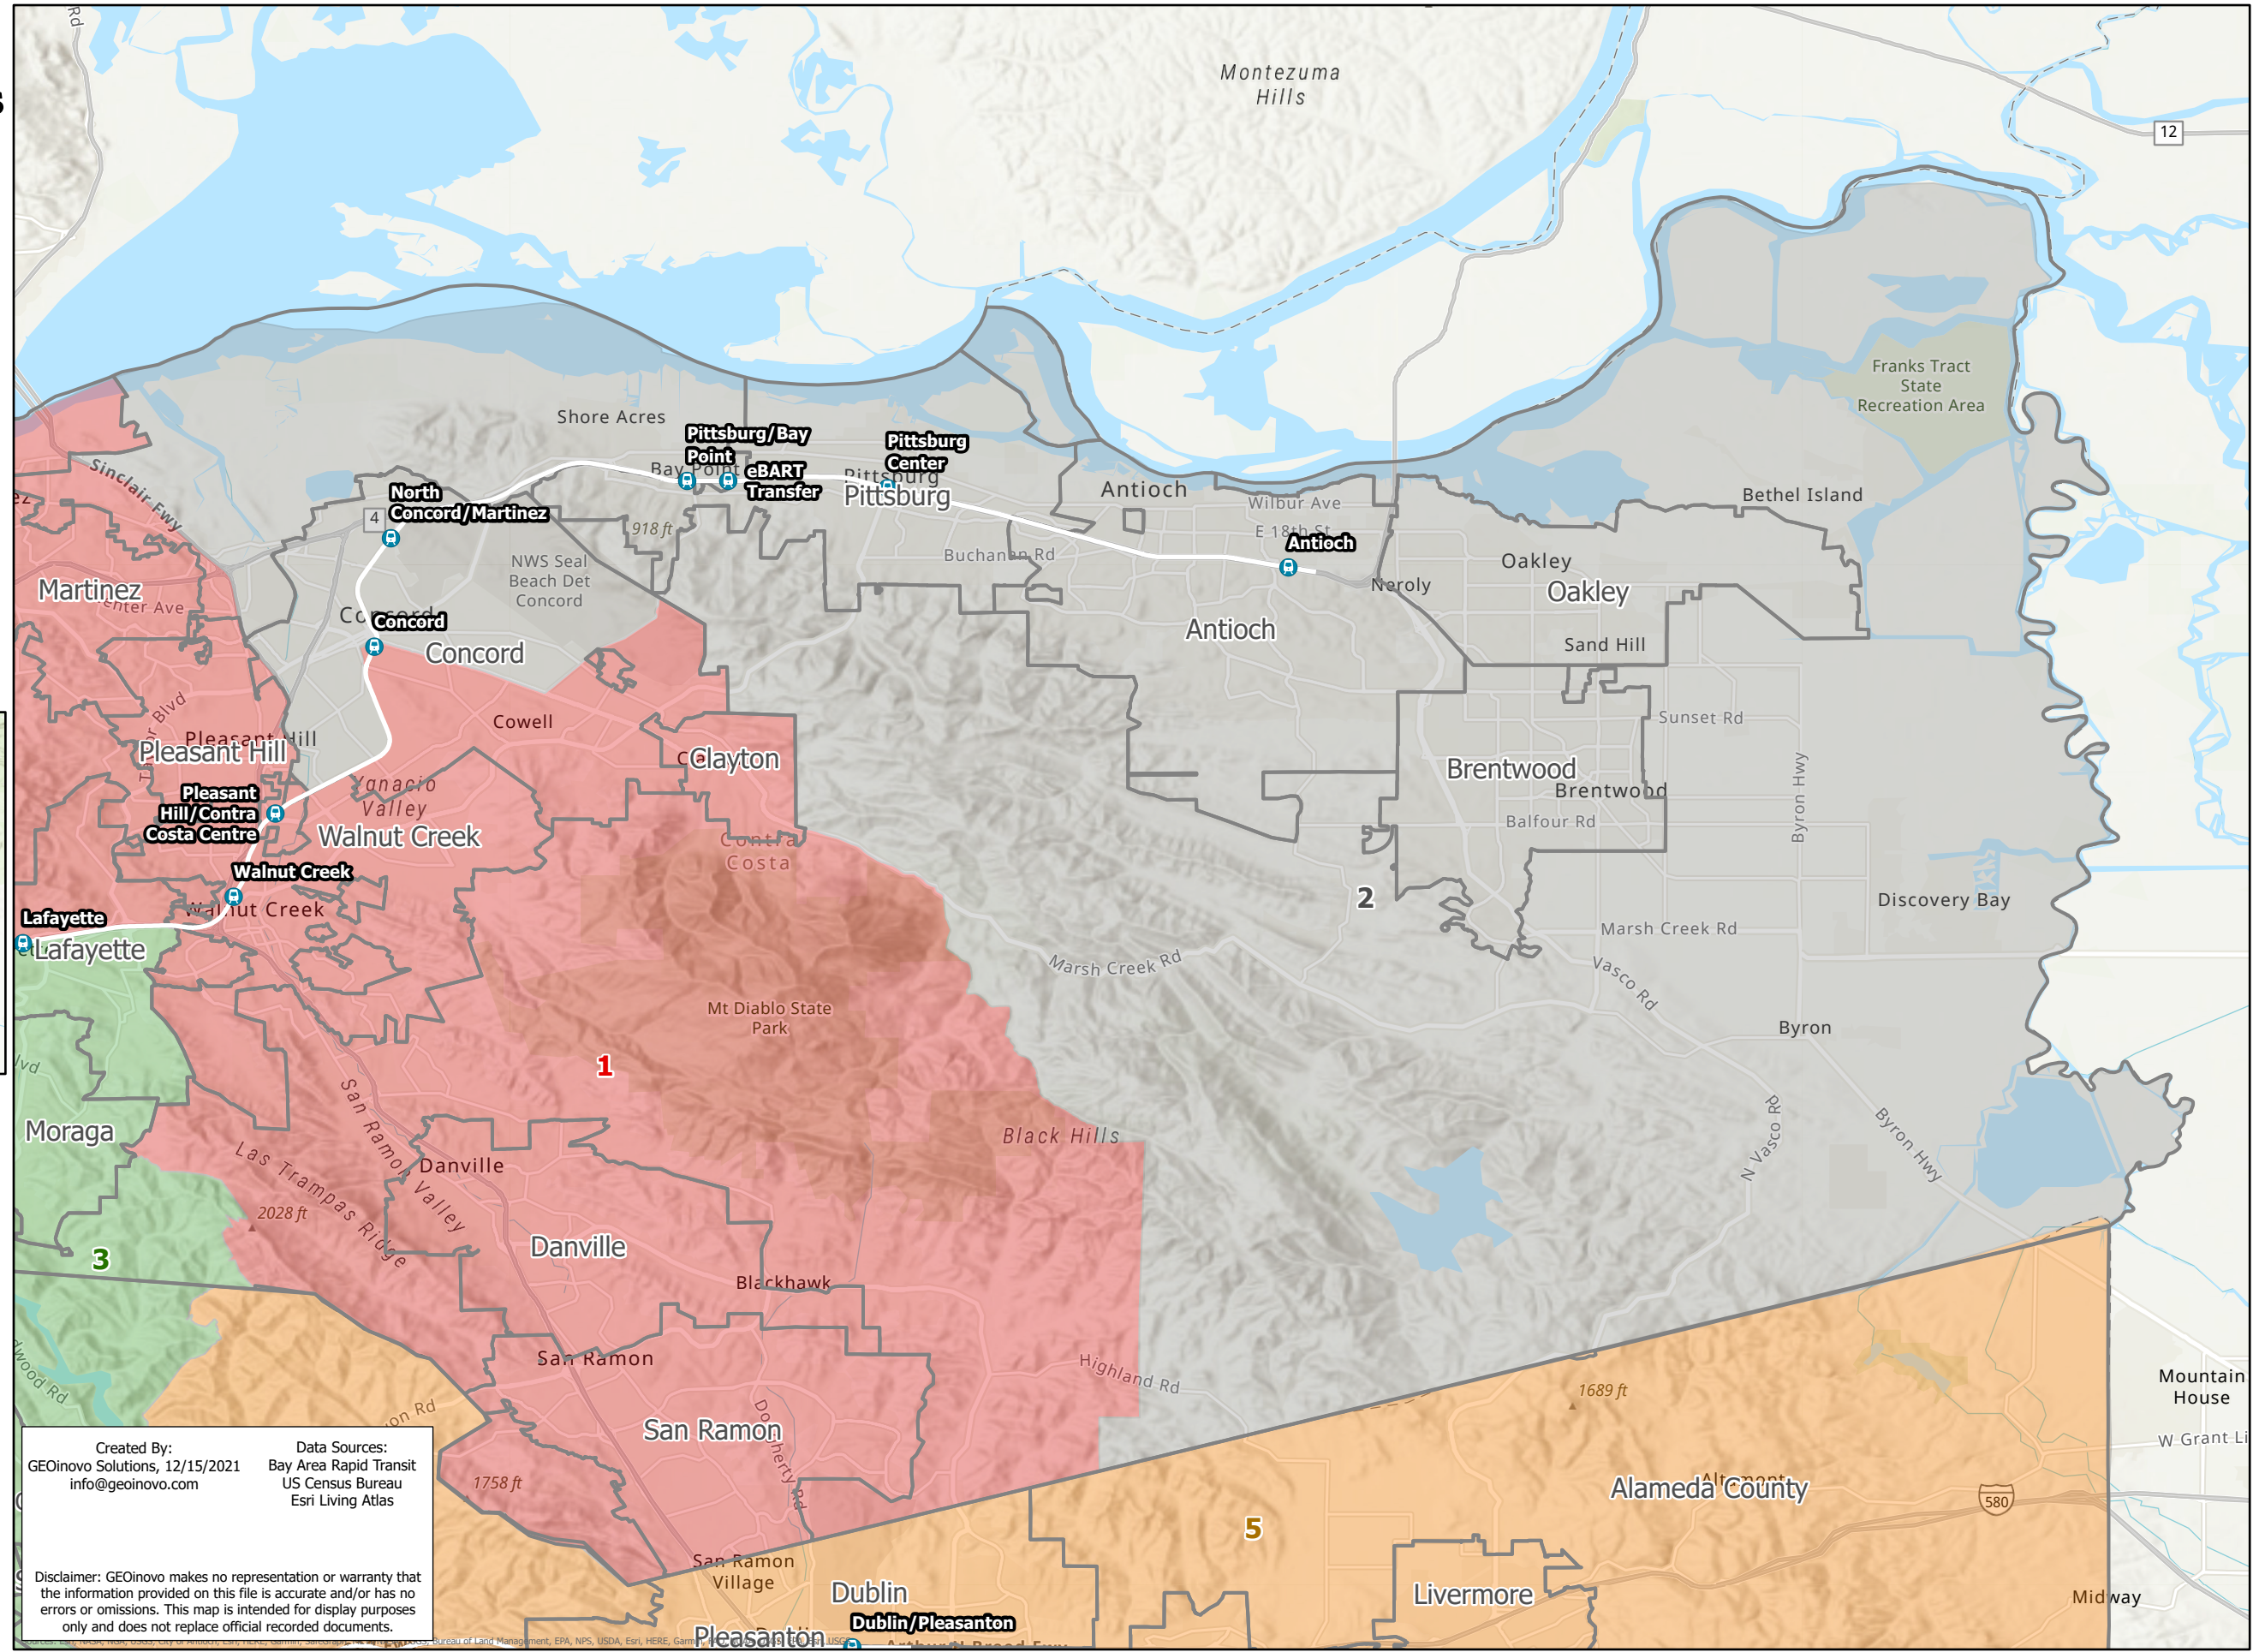

BART Board of Directors Districts

Current Districts

Map Legend

-  BART Station
-  City Boundary
-  District 1
-  District 2
-  District 3
-  District 4
-  District 5
-  District 6
-  District 7
-  District 8
-  District 9

Created By:
GEOinovo Solutions, 12/15/2021
info@geoinovo.com

Data Sources:
Bay Area Rapid Transit
US Census Bureau
Esri Living Atlas

Disclaimer: GEOinovo makes no representation or warranty that the information provided on this file is accurate and/or has no errors or omissions. This map is intended for display purposes only and does not replace official recorded documents.