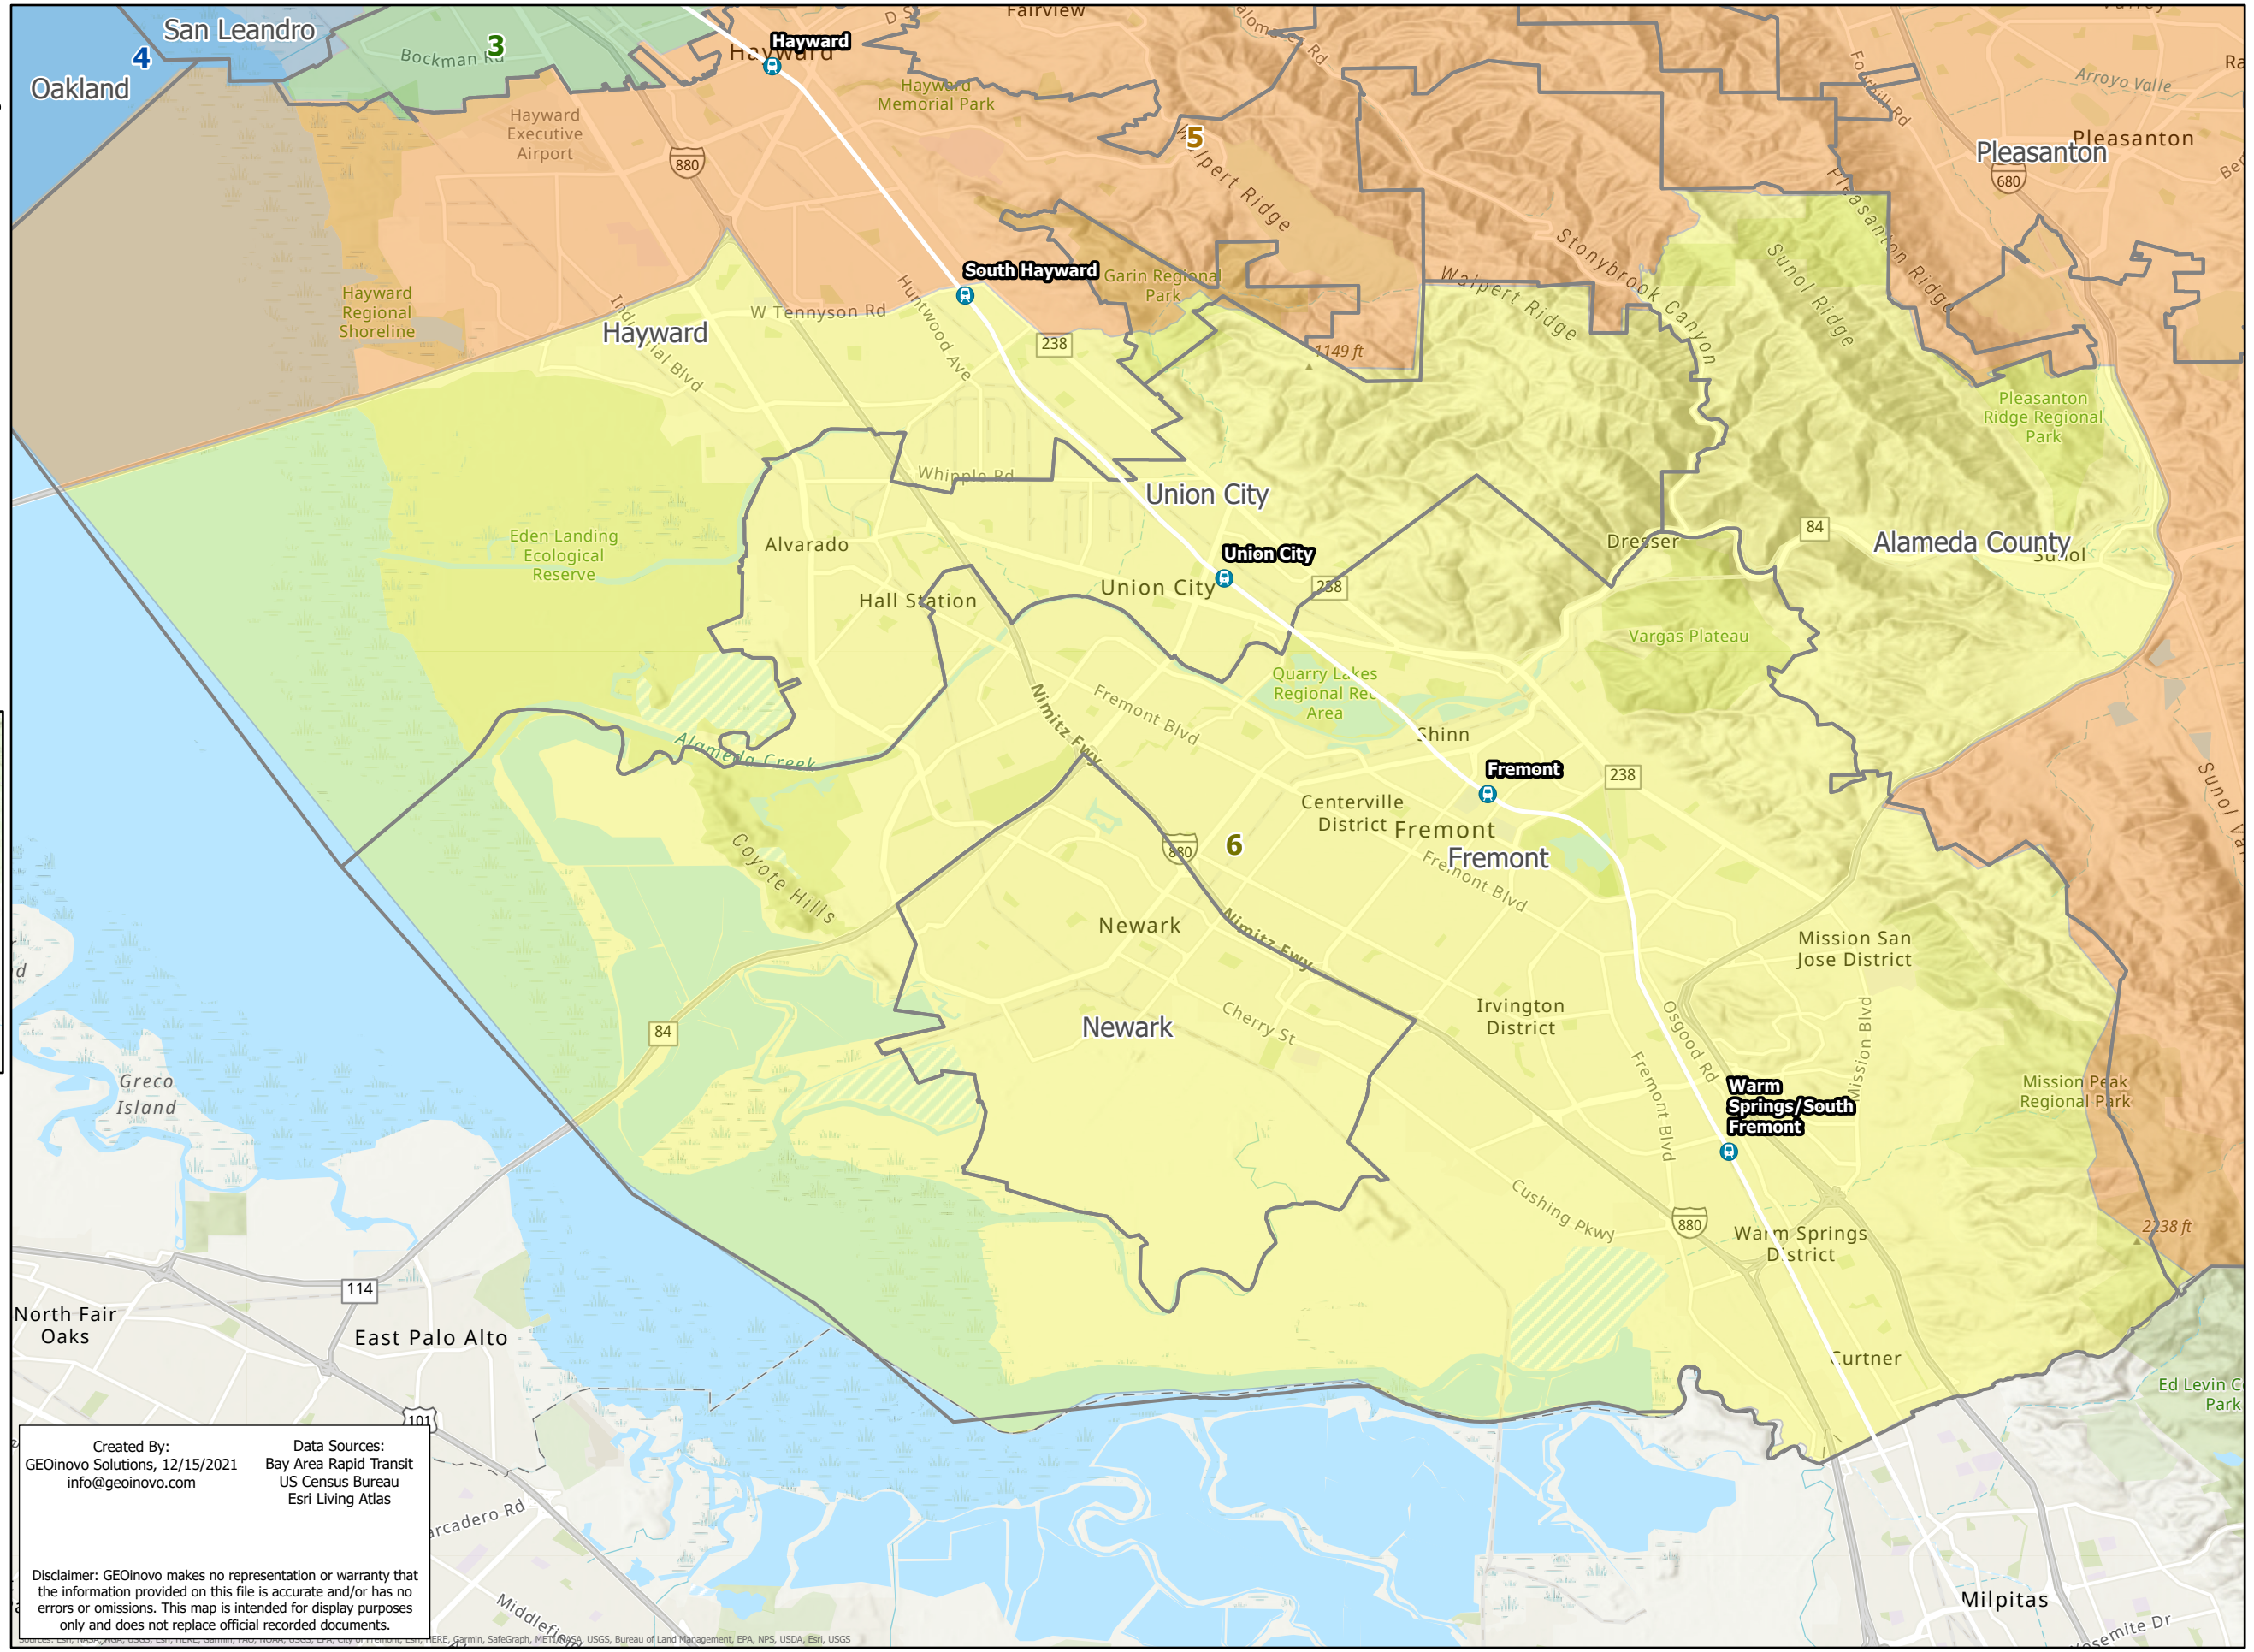

BART Board of Directors Districts

Current Districts

Map Legend

- BART Station
- City Boundary
- District 1
- District 2
- District 3
- District 4
- District 5
- District 6
- District 7
- District 8
- District 9

Created By:
GEOinovo Solutions, 12/15/2021
info@geoinovo.com

Data Sources:
Bay Area Rapid Transit
US Census Bureau
Esri Living Atlas

Disclaimer: GEOinovo makes no representation or warranty that the information provided on this file is accurate and/or has no errors or omissions. This map is intended for display purposes only and does not replace official recorded documents.