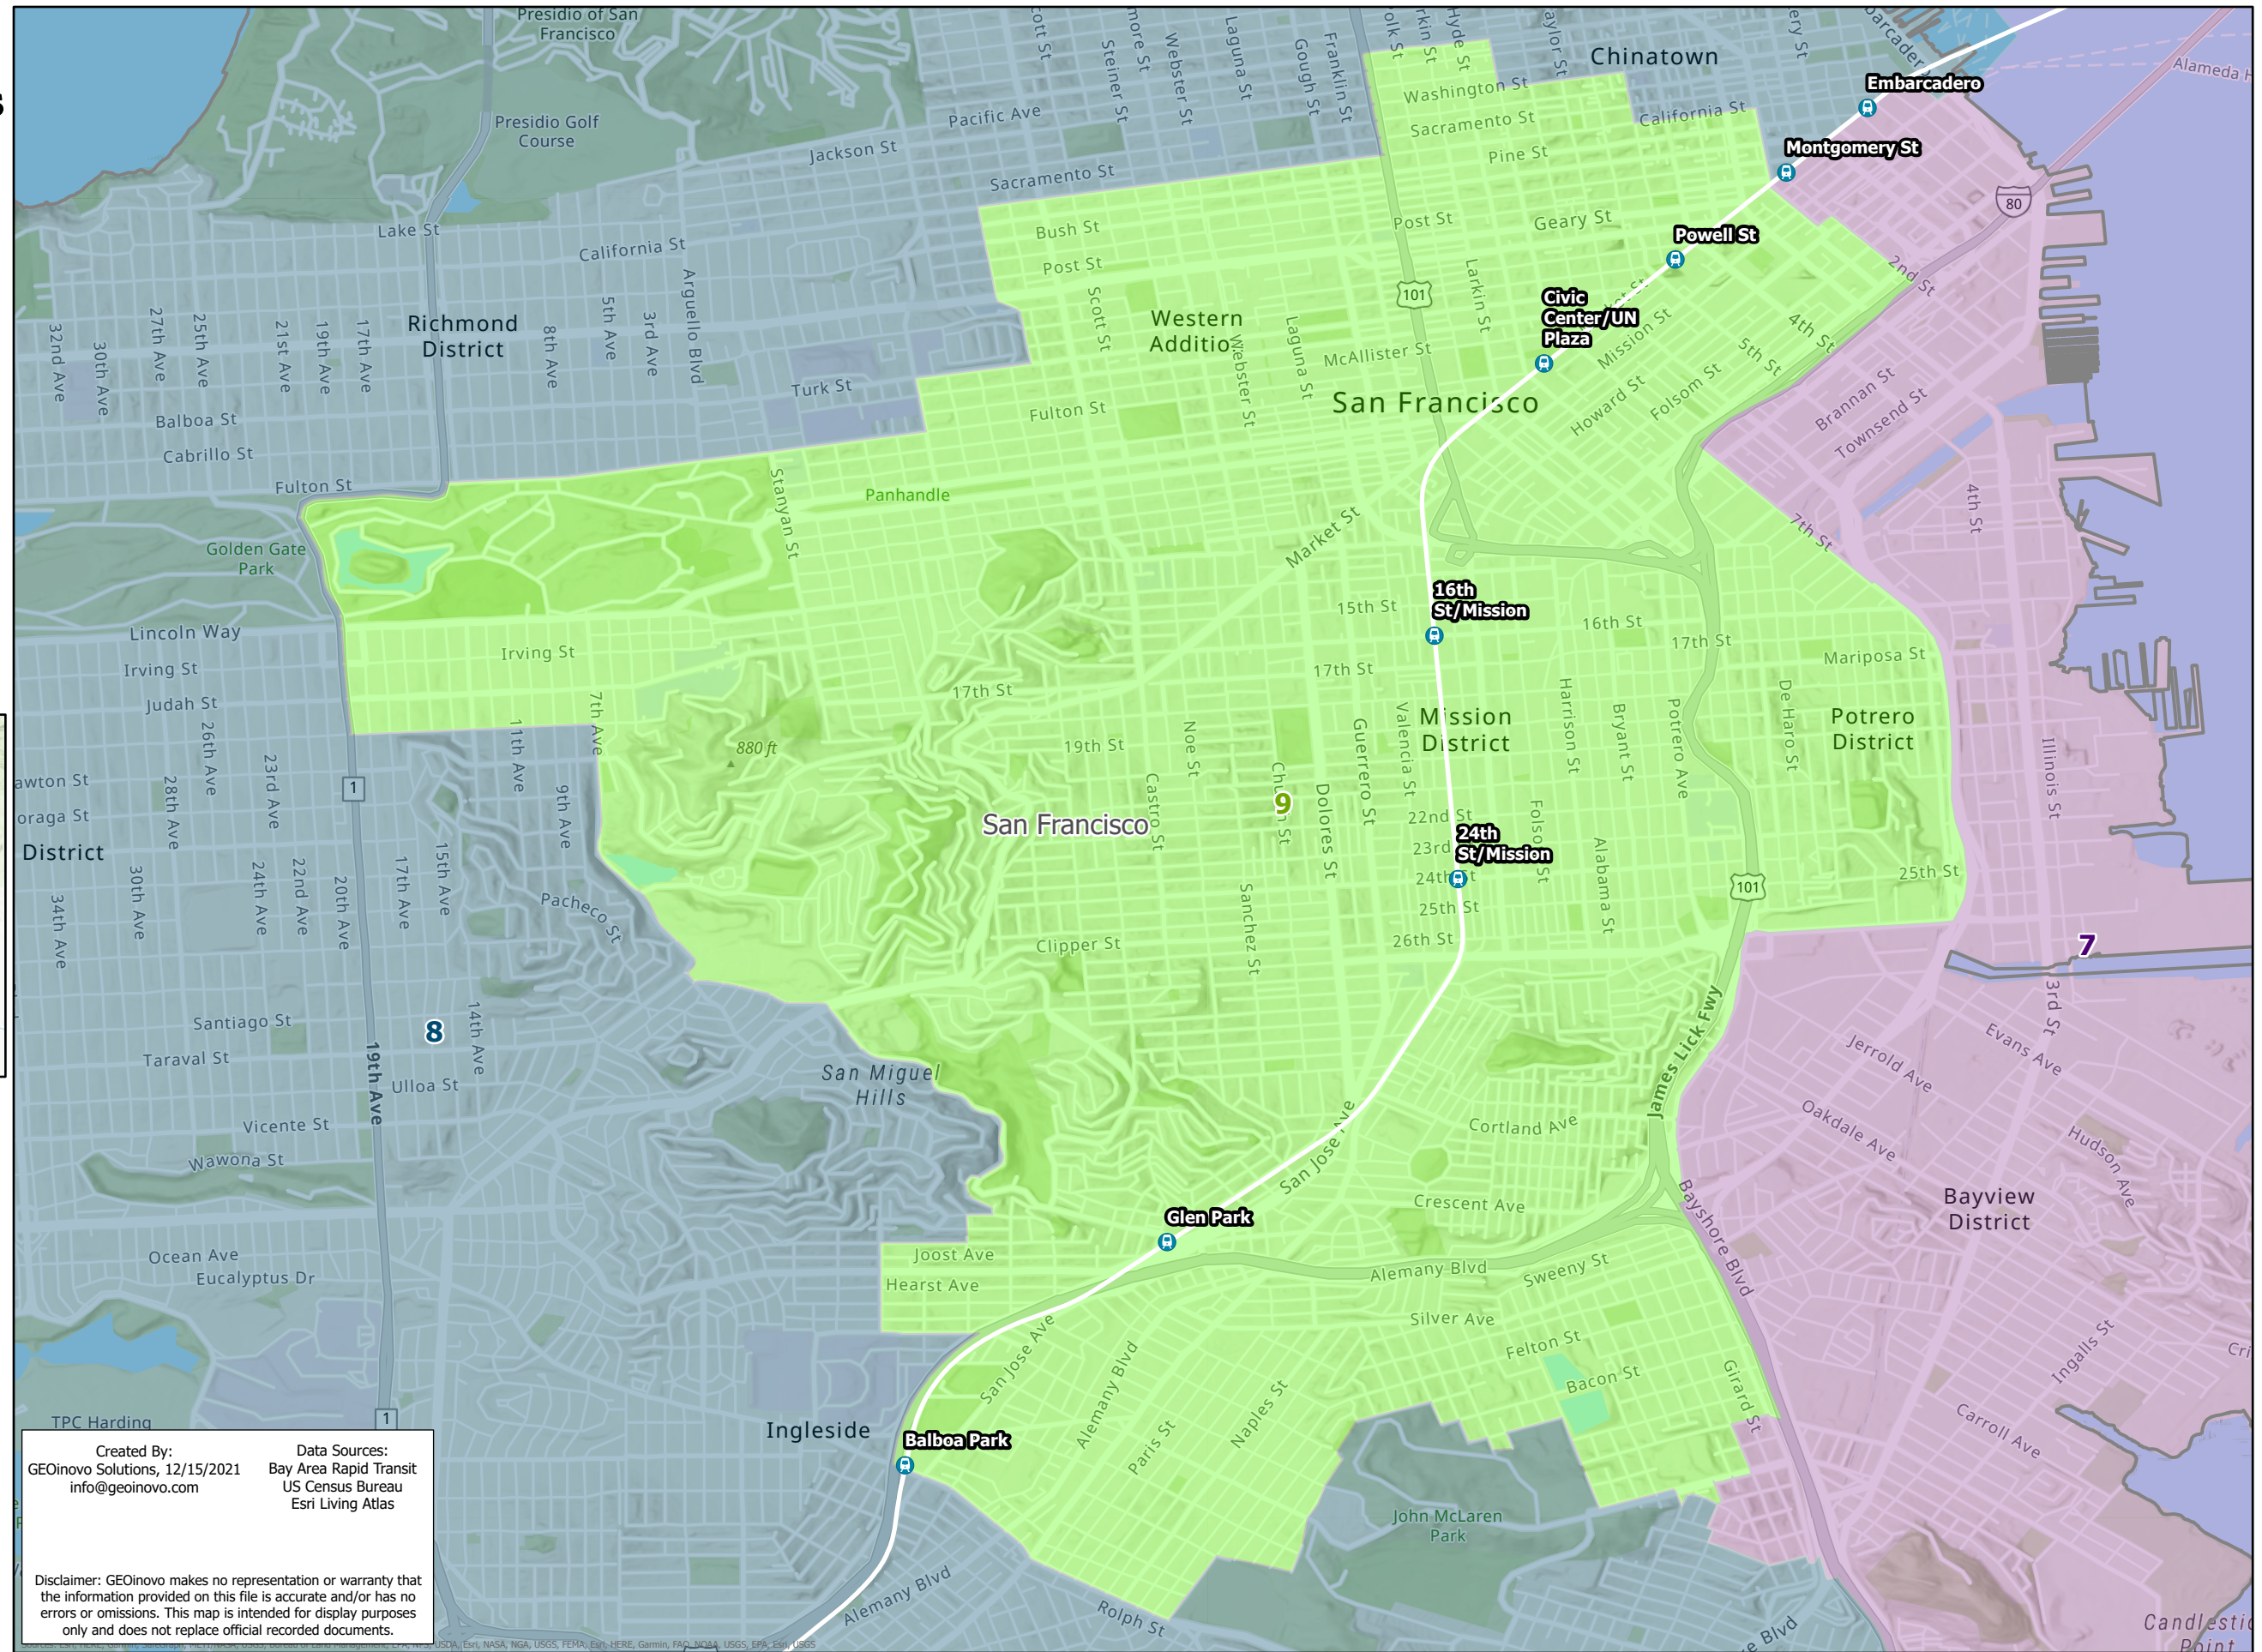

BART Board of Directors Districts

Current Districts

Map Legend

- BART Station
- City Boundary
- District 1
- District 2
- District 3
- District 4
- District 5
- District 6
- District 7
- District 8
- District 9

Created By:
GEOinovo Solutions, 12/15/2021
info@geoinovo.com

Data Sources:
Bay Area Rapid Transit
US Census Bureau
Esri Living Atlas

Disclaimer: GEOinovo makes no representation or warranty that the information provided on this file is accurate and/or has no errors or omissions. This map is intended for display purposes only and does not replace official recorded documents.