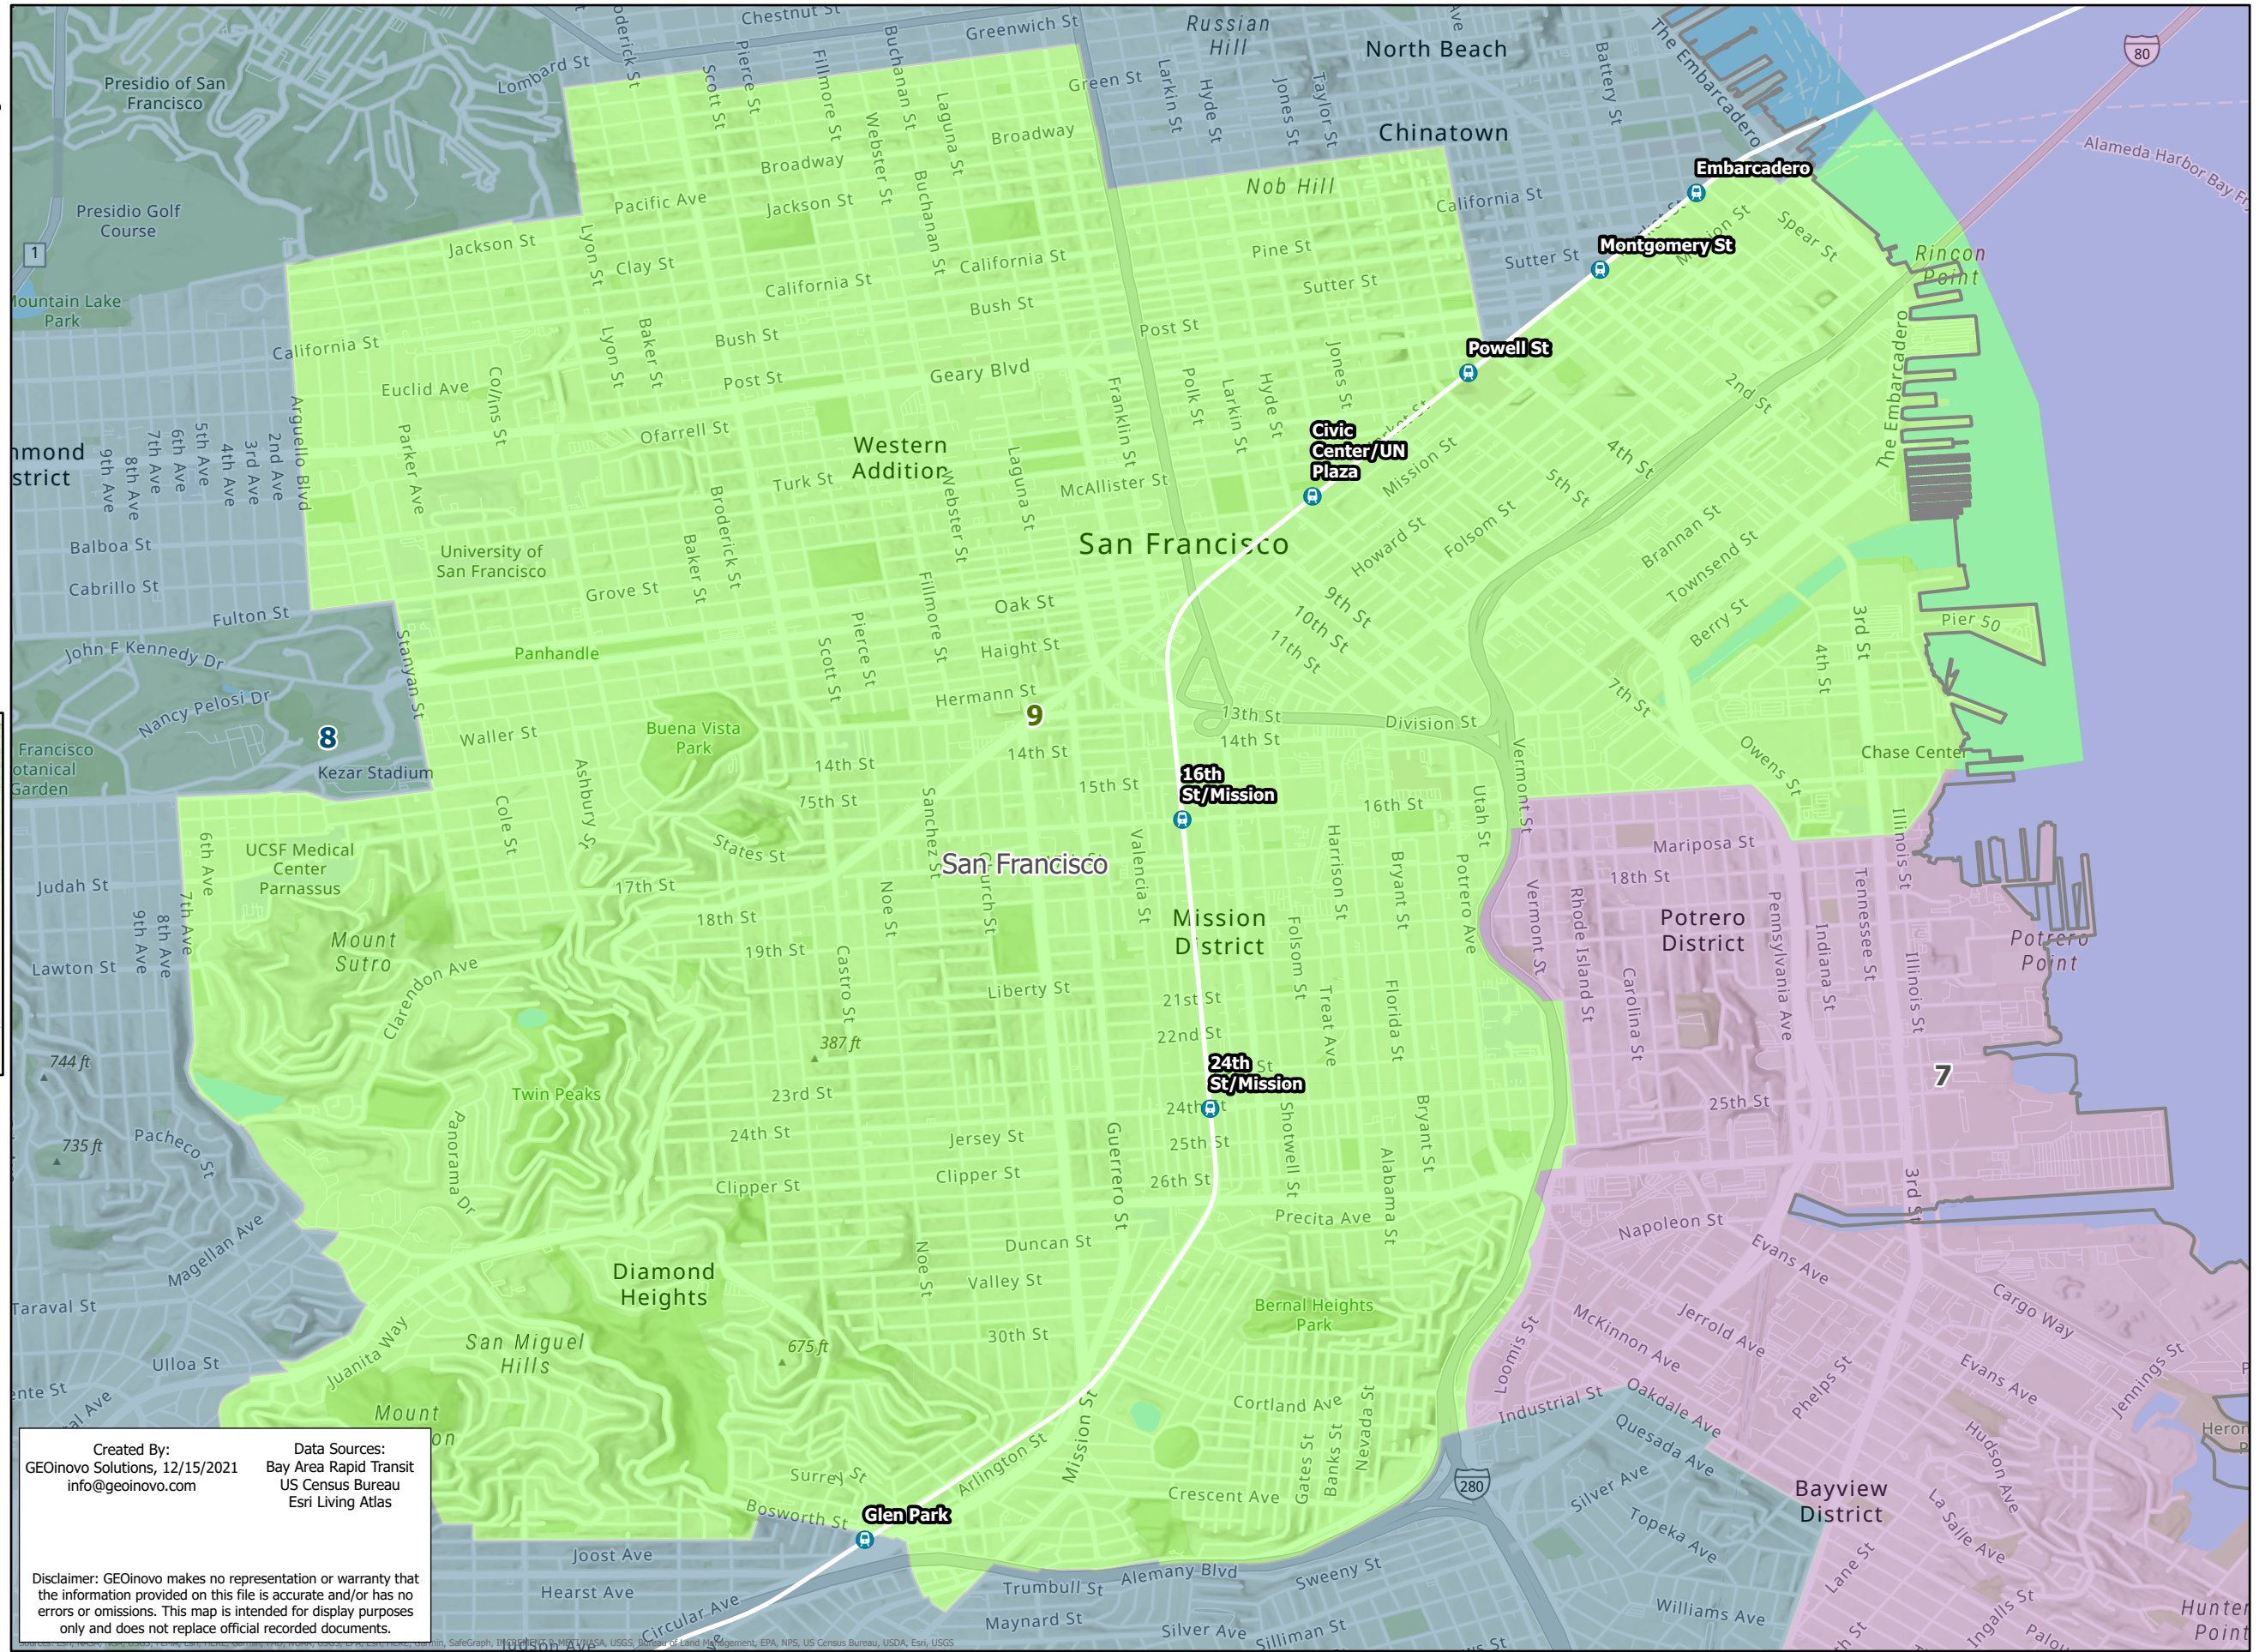

# BART Board of Directors Districts

Plan A

## Map Legend

-  BART Station
-  City Boundary
-  District 1
-  District 2
-  District 3
-  District 4
-  District 5
-  District 6
-  District 7
-  District 8
-  District 9

Created By:  
GEOinovo Solutions, 12/15/2021  
info@geoinovo.com

Data Sources:  
Bay Area Rapid Transit  
US Census Bureau  
Esri Living Atlas

Disclaimer: GEOinovo makes no representation or warranty that the information provided on this file is accurate and/or has no errors or omissions. This map is intended for display purposes only and does not replace official recorded documents.