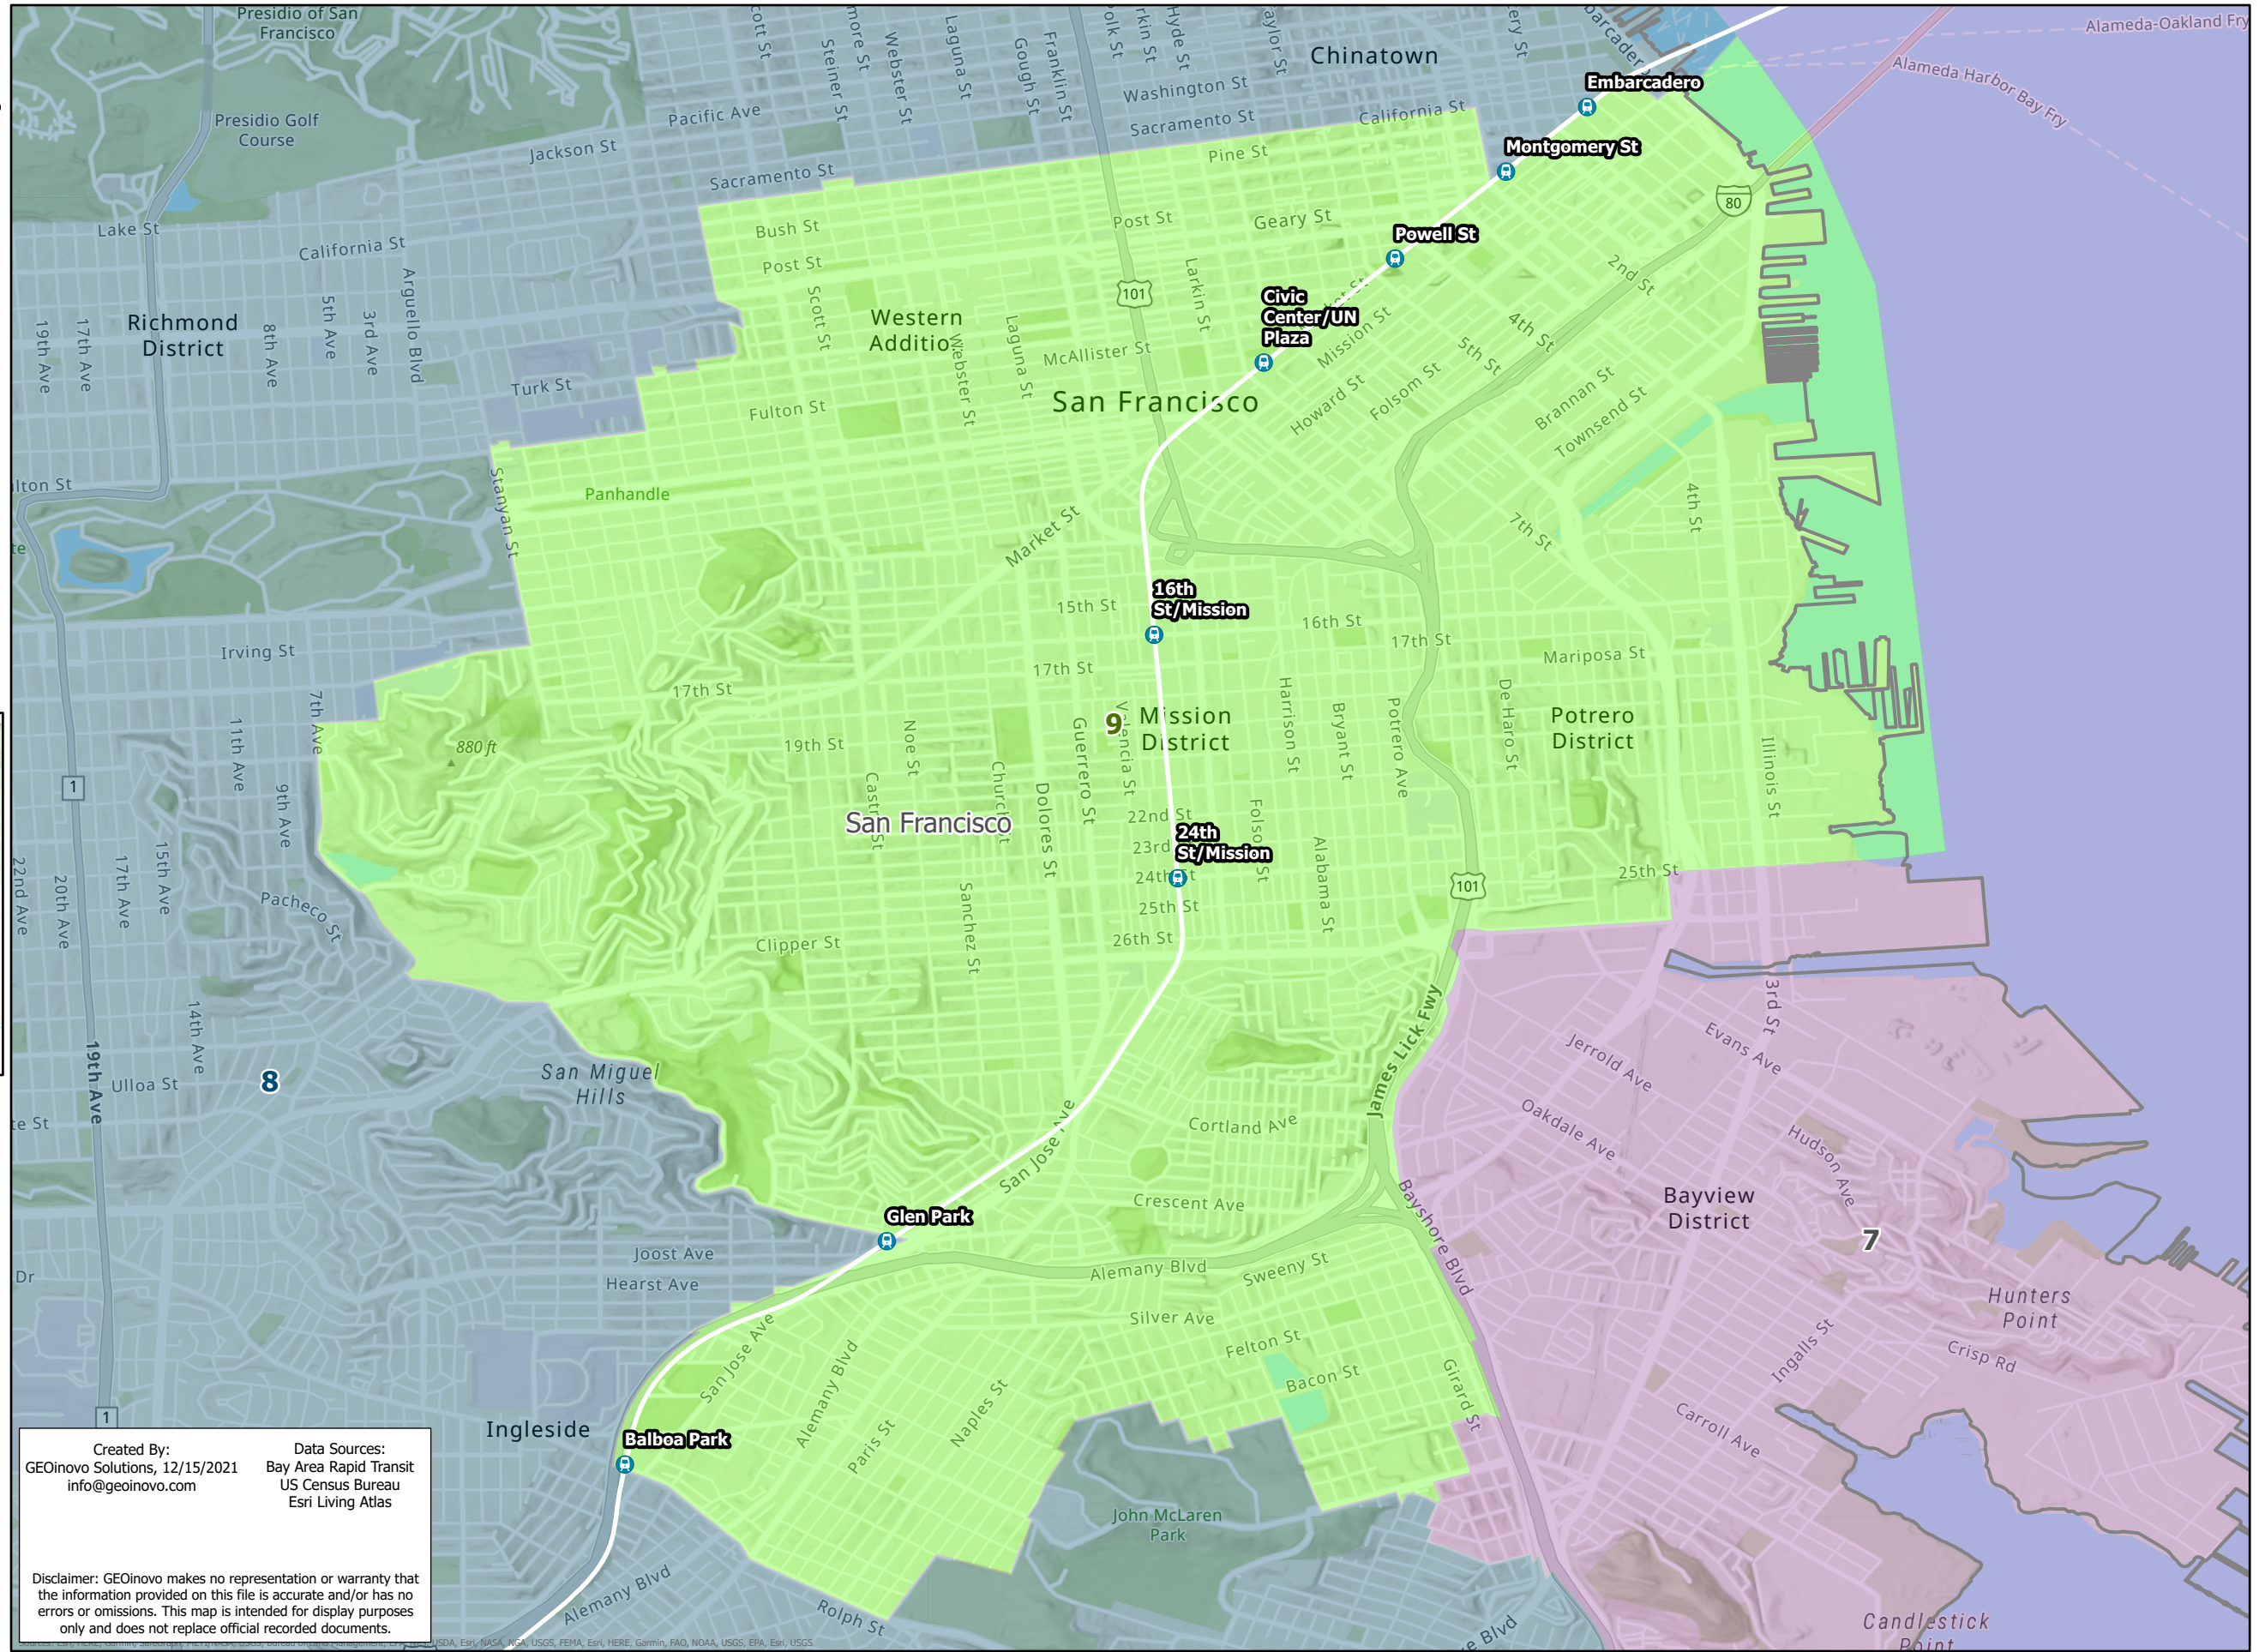

BART Board of Directors Districts

Plan B

Map Legend

- BART Station
- City Boundary
- District 1
- District 2
- District 3
- District 4
- District 5
- District 6
- District 7
- District 8
- District 9

Created By:
GEOinovo Solutions, 12/15/2021
info@geoinovo.com

Data Sources:
Bay Area Rapid Transit
US Census Bureau
Esri Living Atlas

Disclaimer: GEOinovo makes no representation or warranty that the information provided on this file is accurate and/or has no errors or omissions. This map is intended for display purposes only and does not replace official recorded documents.