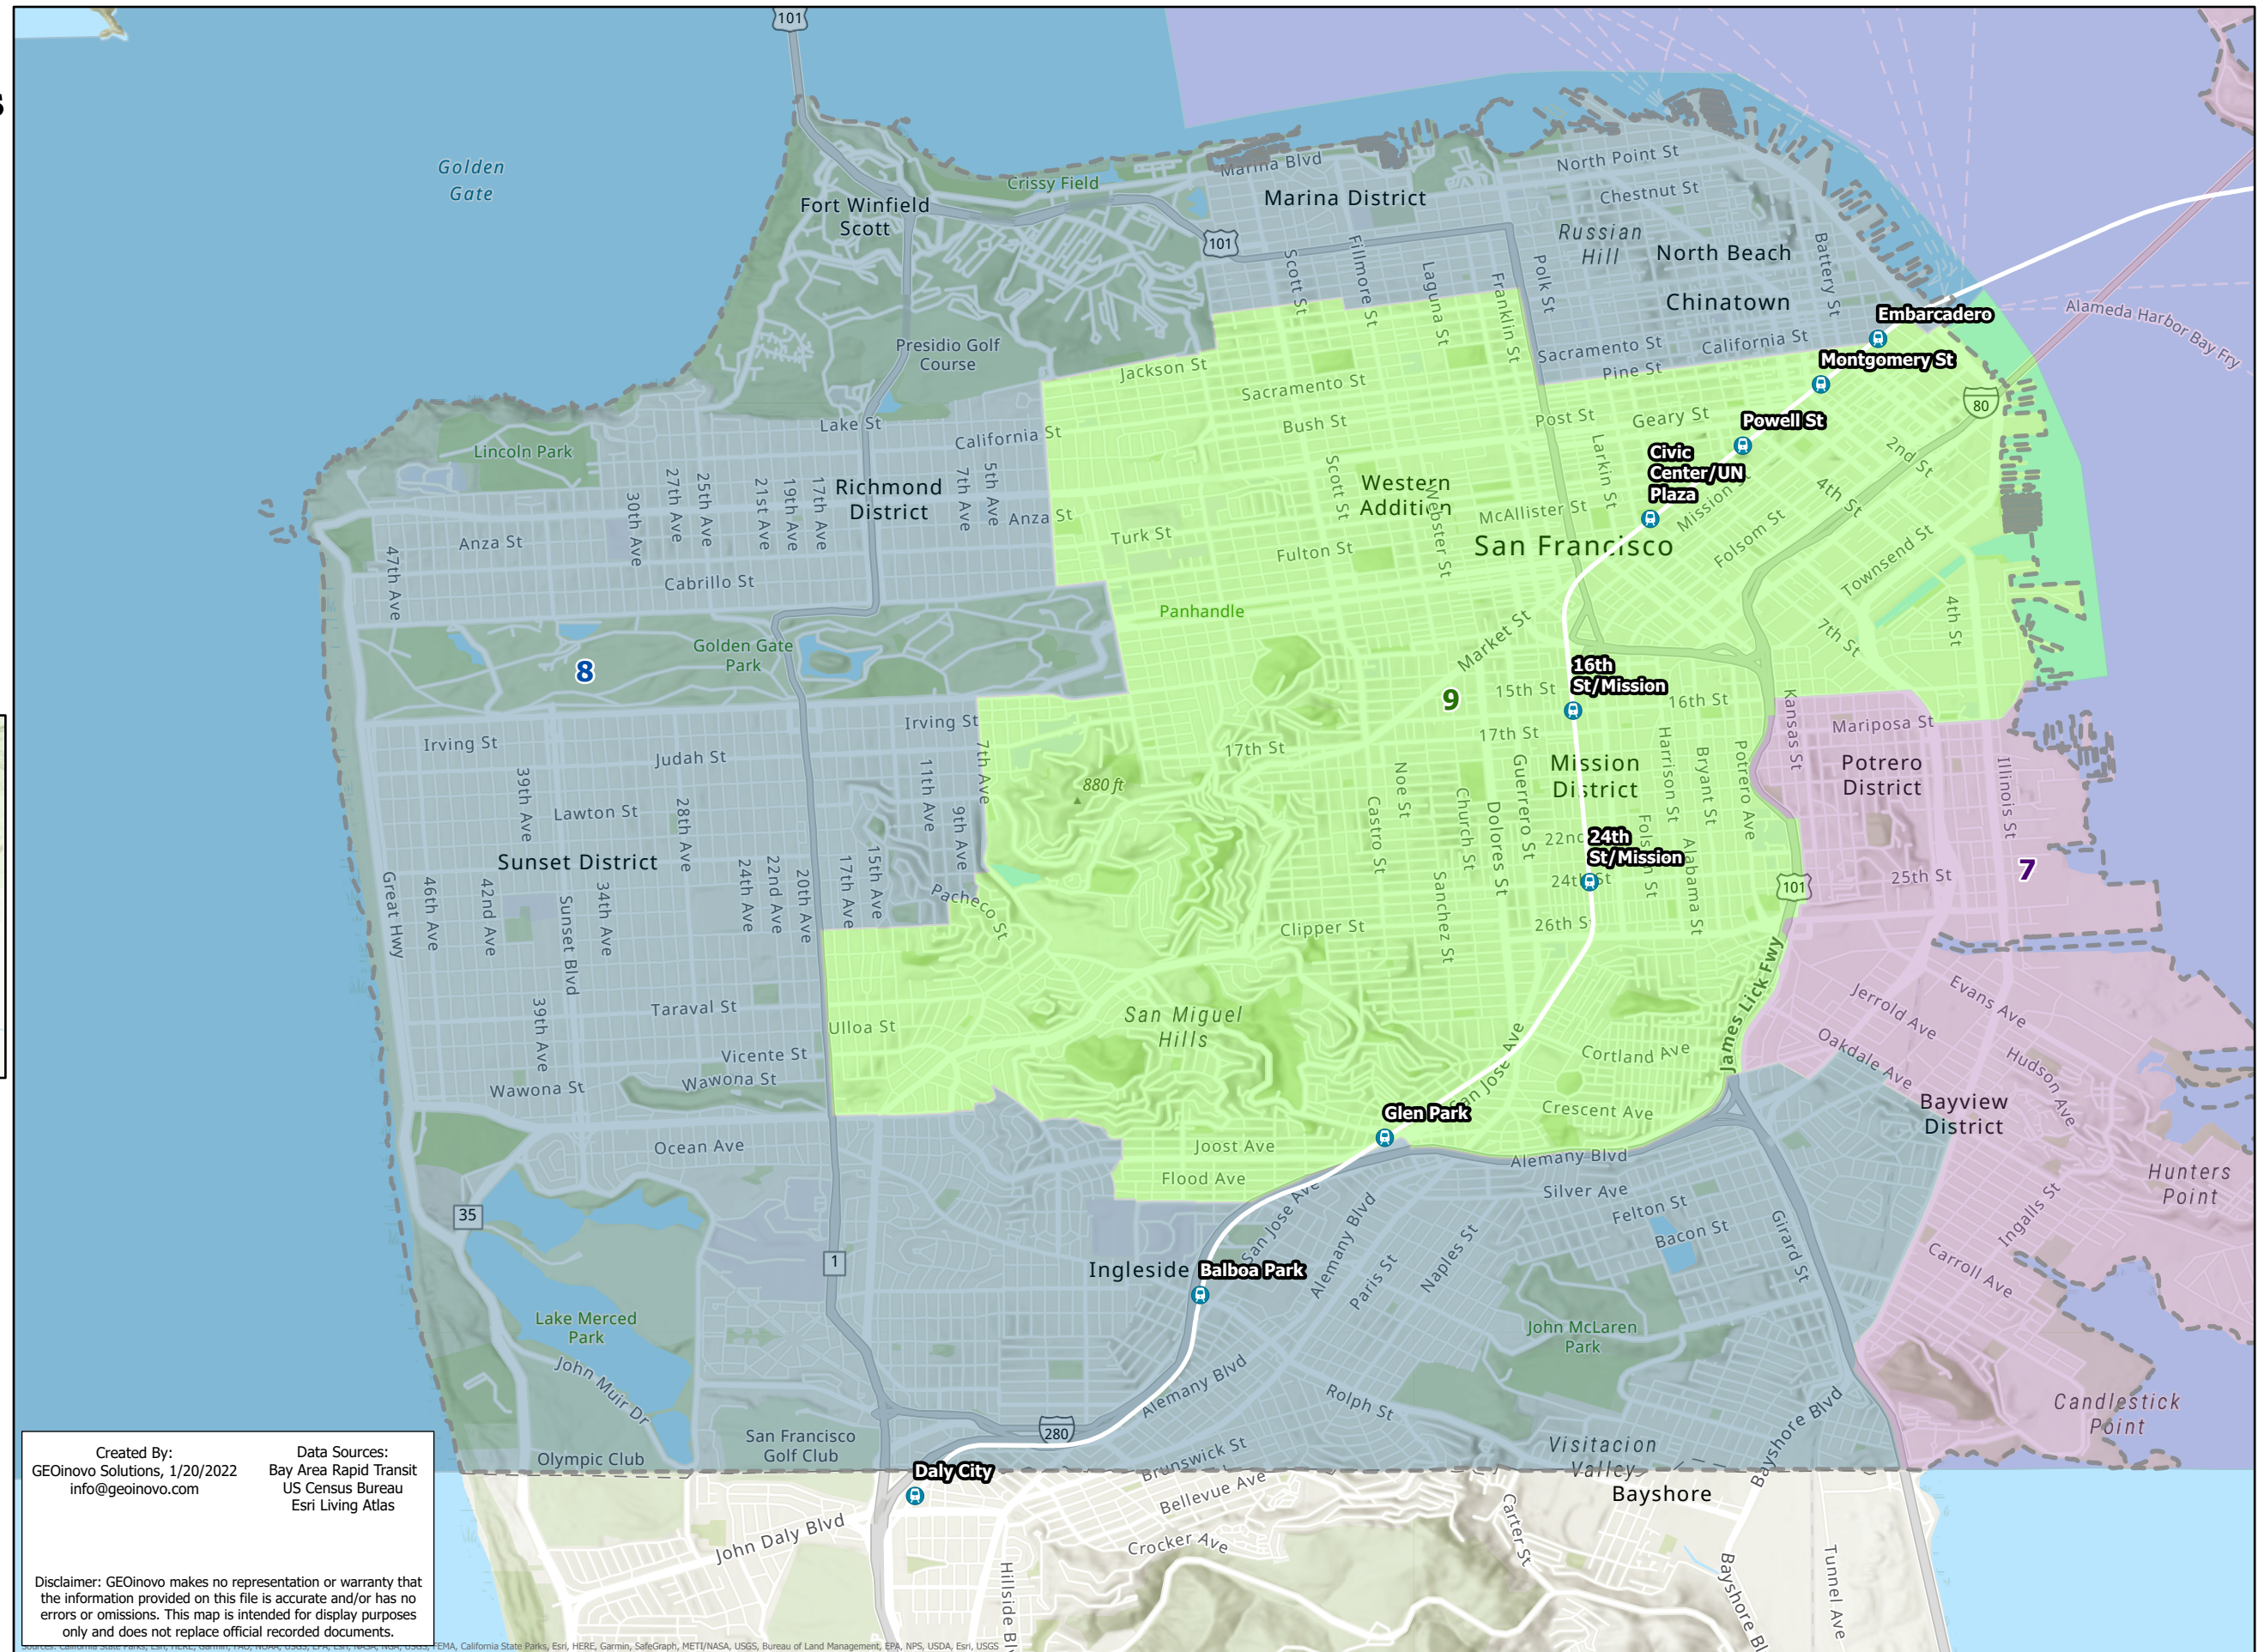

BART Board of Directors Districts

Plan C District 8

BART Districts

- BART Station
- District 1
- District 2
- District 3
- District 4
- District 5
- District 6
- District 7
- District 8
- District 9
- City Boundary

Created By:
GEOinovo Solutions, 1/20/2022
info@geoinovo.com

Data Sources:
Bay Area Rapid Transit
US Census Bureau
Esri Living Atlas

Disclaimer: GEOinovo makes no representation or warranty that the information provided on this file is accurate and/or has no errors or omissions. This map is intended for display purposes only and does not replace official recorded documents.