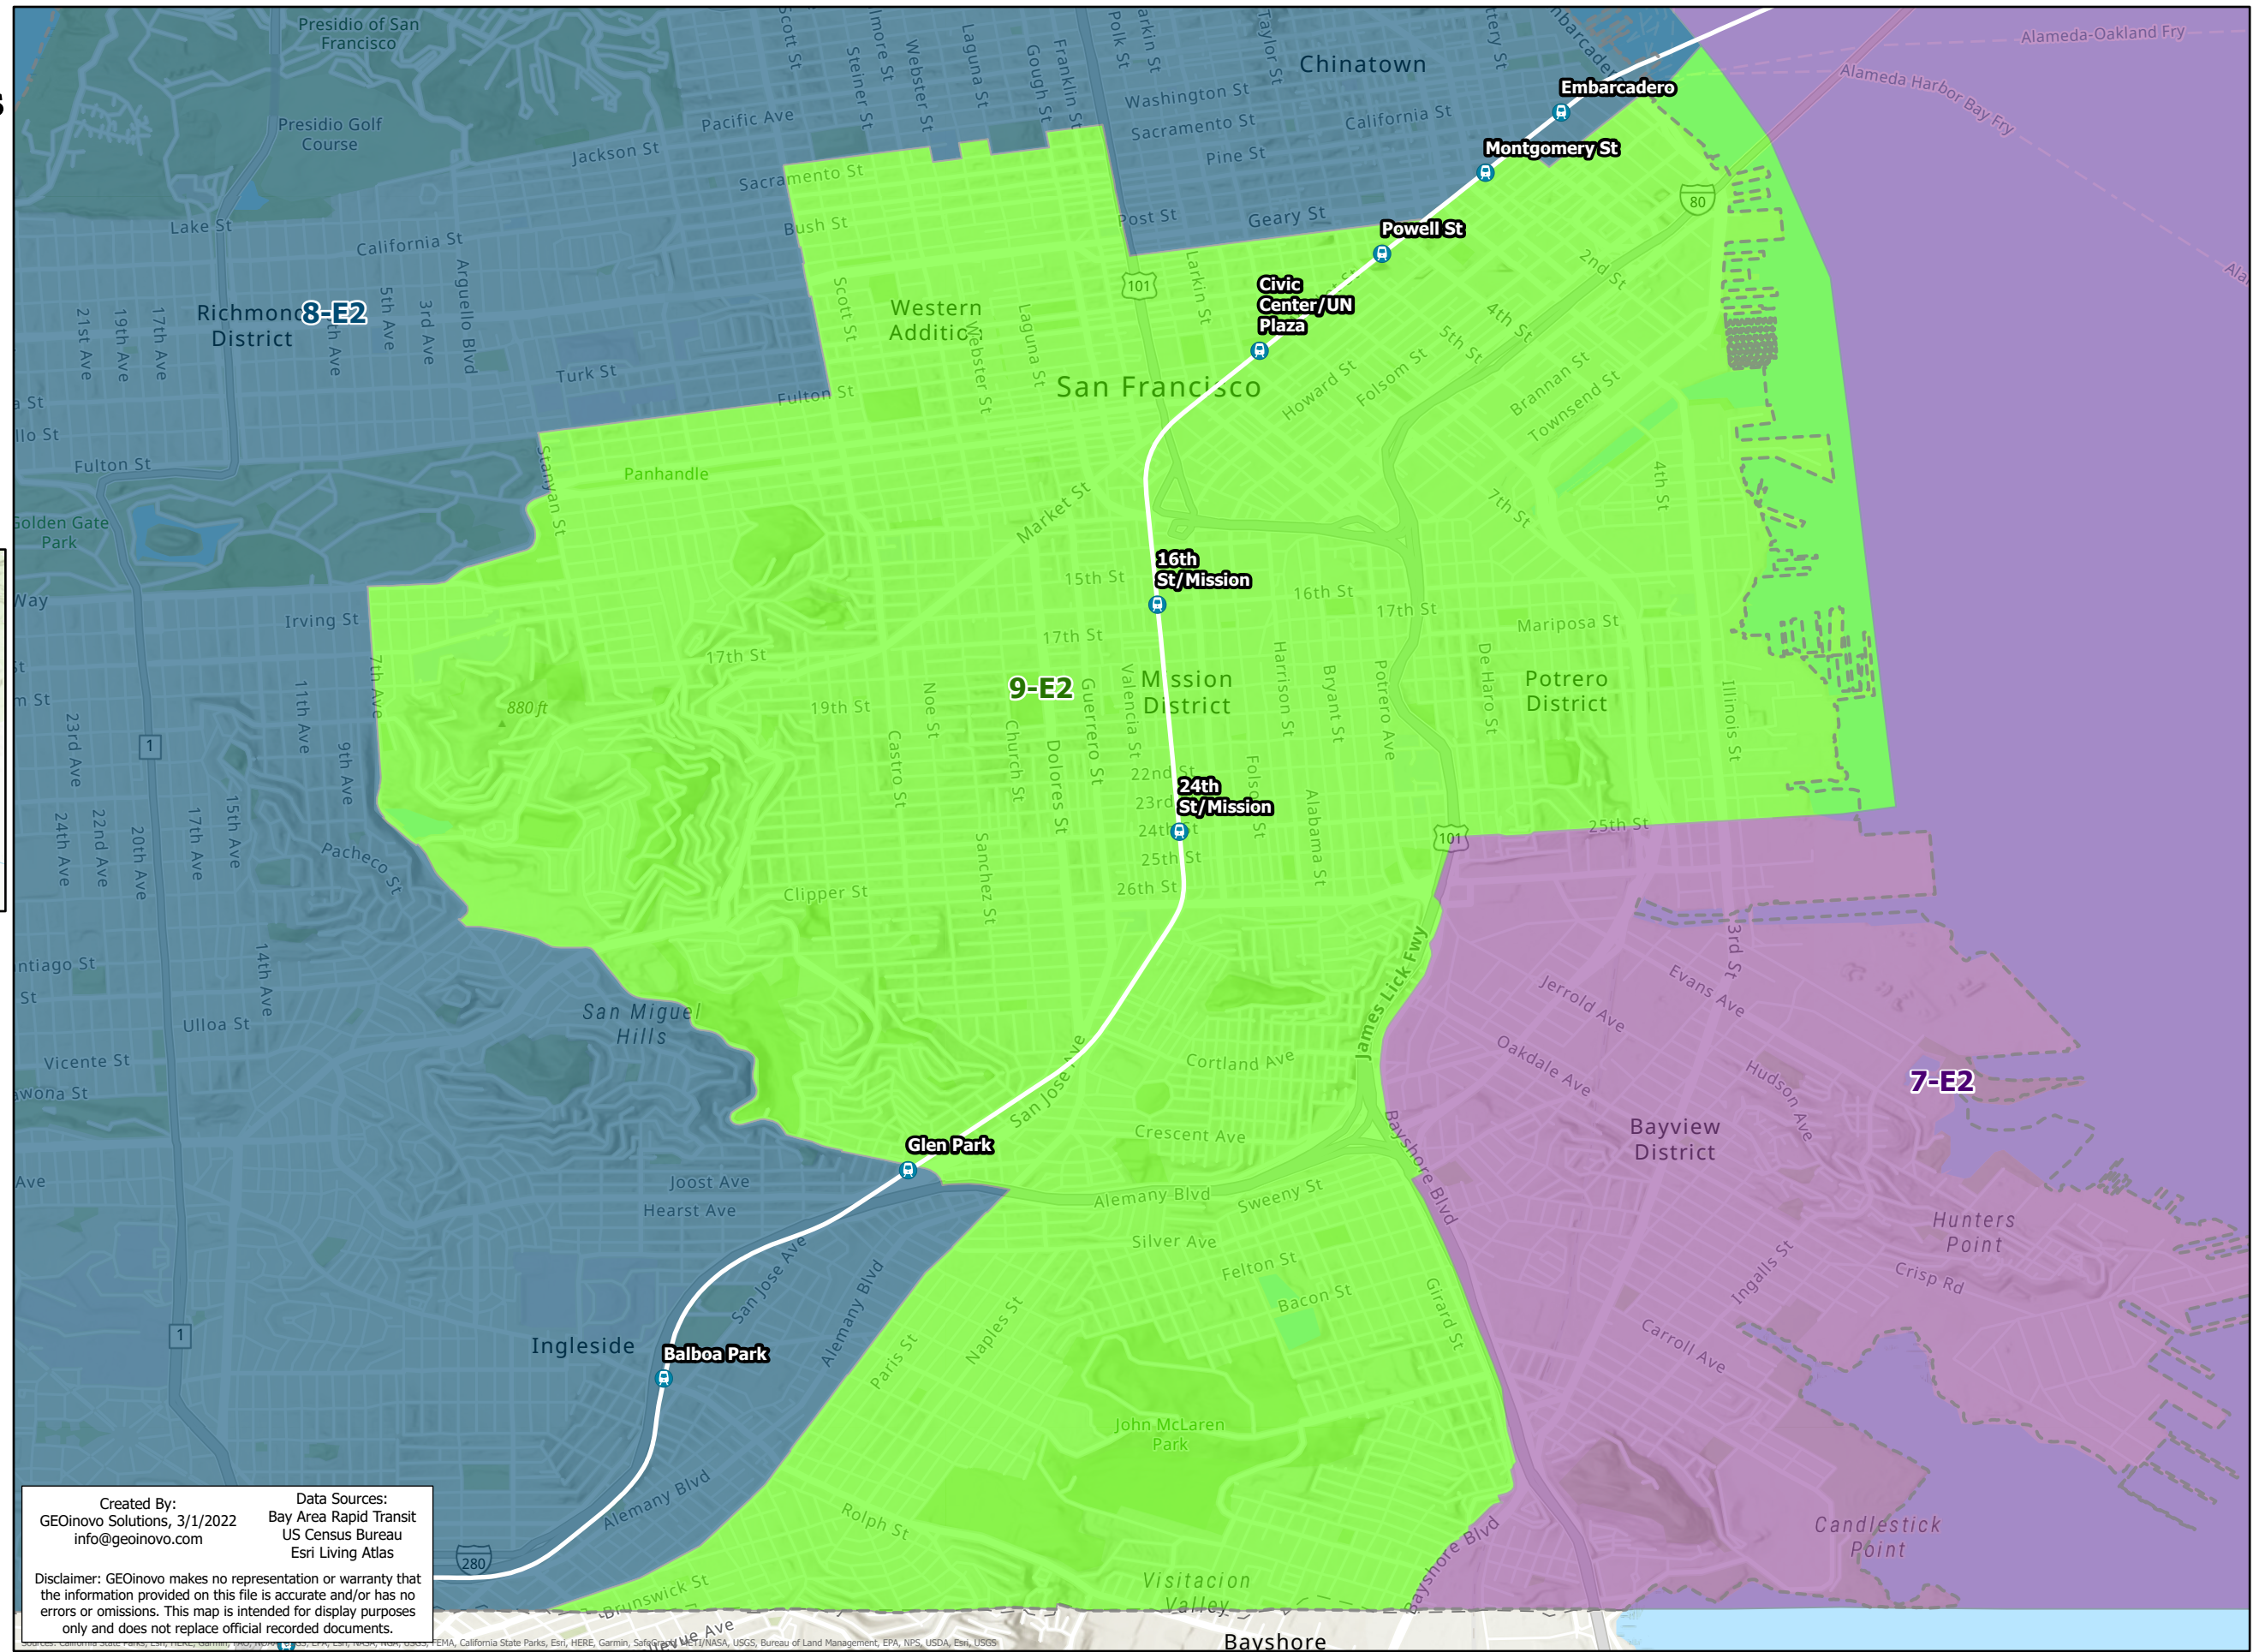

BART Board of Directors Districts

Plan E2 District 9

- BART Station
- City Boundary
- District 1
- District 2
- District 3
- District 4
- District 5
- District 6
- District 7
- District 8
- District 9

Created By:
GEOinovo Solutions, 3/1/2022
info@geoinovo.com

Data Sources:
Bay Area Rapid Transit
US Census Bureau
Esri Living Atlas

Disclaimer: GEOinovo makes no representation or warranty that the information provided on this file is accurate and/or has no errors or omissions. This map is intended for display purposes only and does not replace official recorded documents.