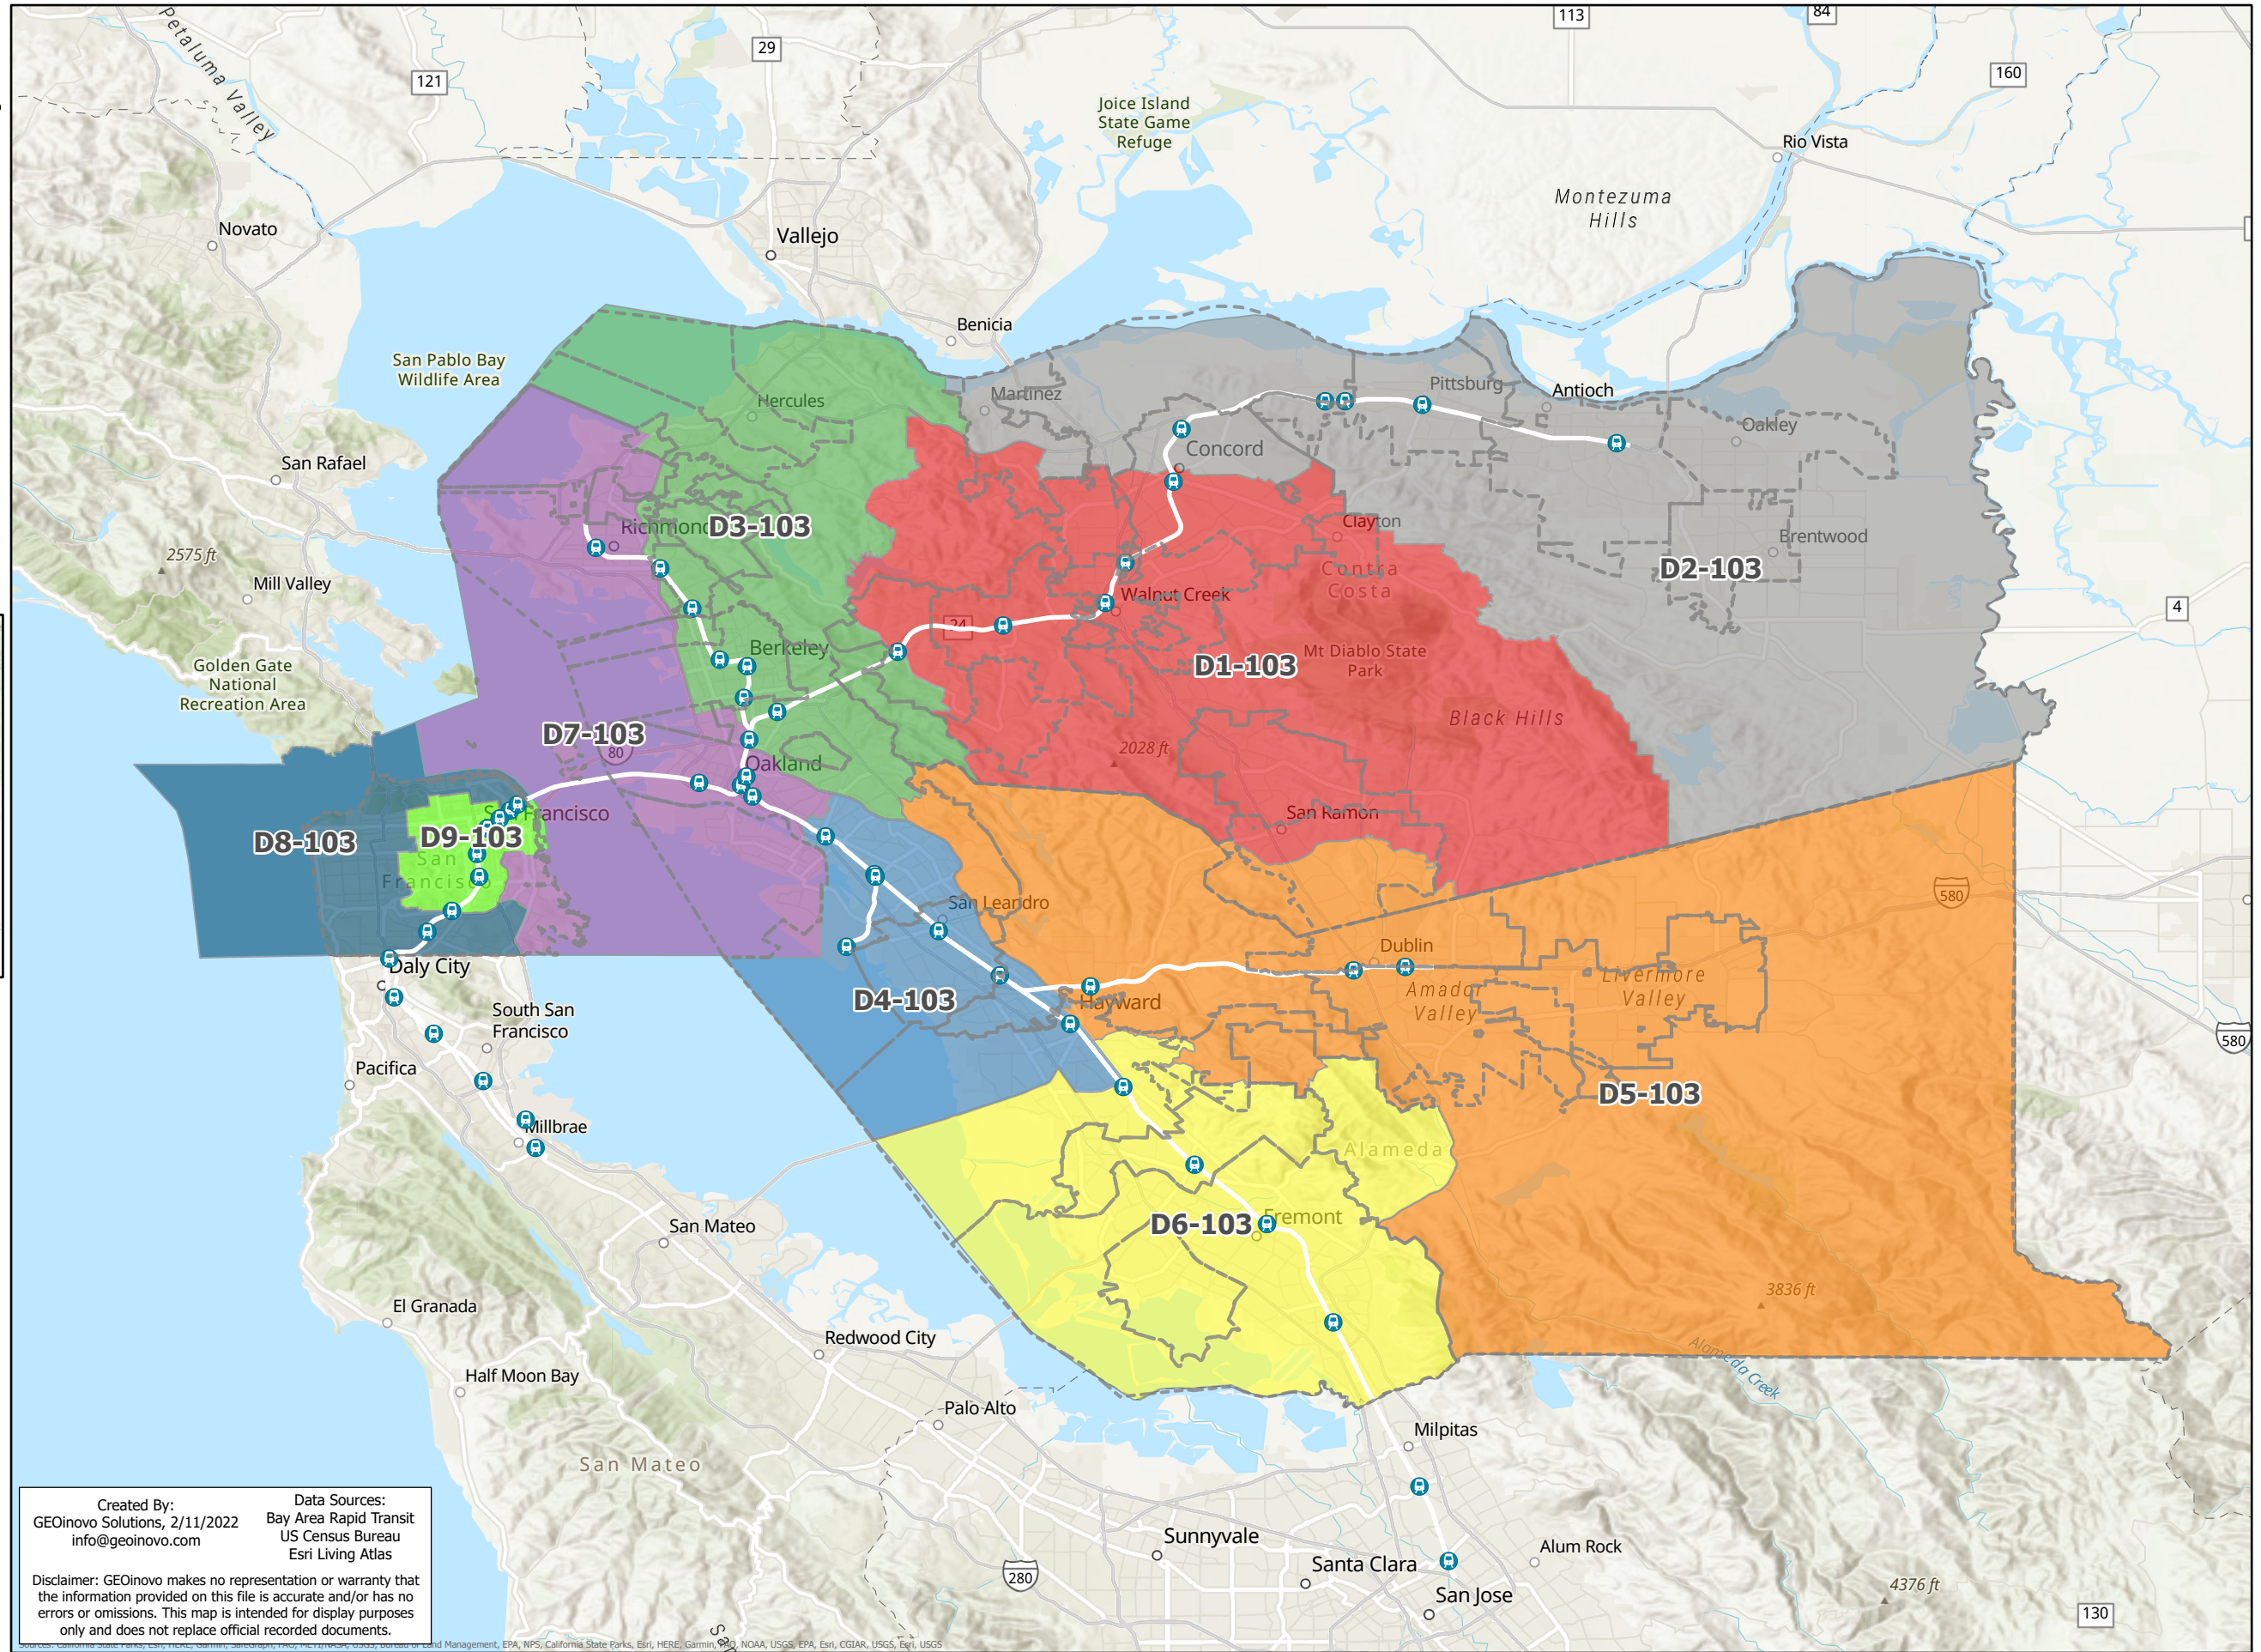

# BART Board of Directors Districts

Public 103

-  BART Station
-  City Boundary
-  District 1
-  District 2
-  District 3
-  District 4
-  District 5
-  District 6
-  District 7
-  District 8
-  District 9

Created By:  
GEOinovo Solutions, 2/11/2022  
info@geoinovo.com

Data Sources:  
Bay Area Rapid Transit  
US Census Bureau  
Esri Living Atlas

Disclaimer: GEOinovo makes no representation or warranty that the information provided on this file is accurate and/or has no errors or omissions. This map is intended for display purposes only and does not replace official recorded documents.