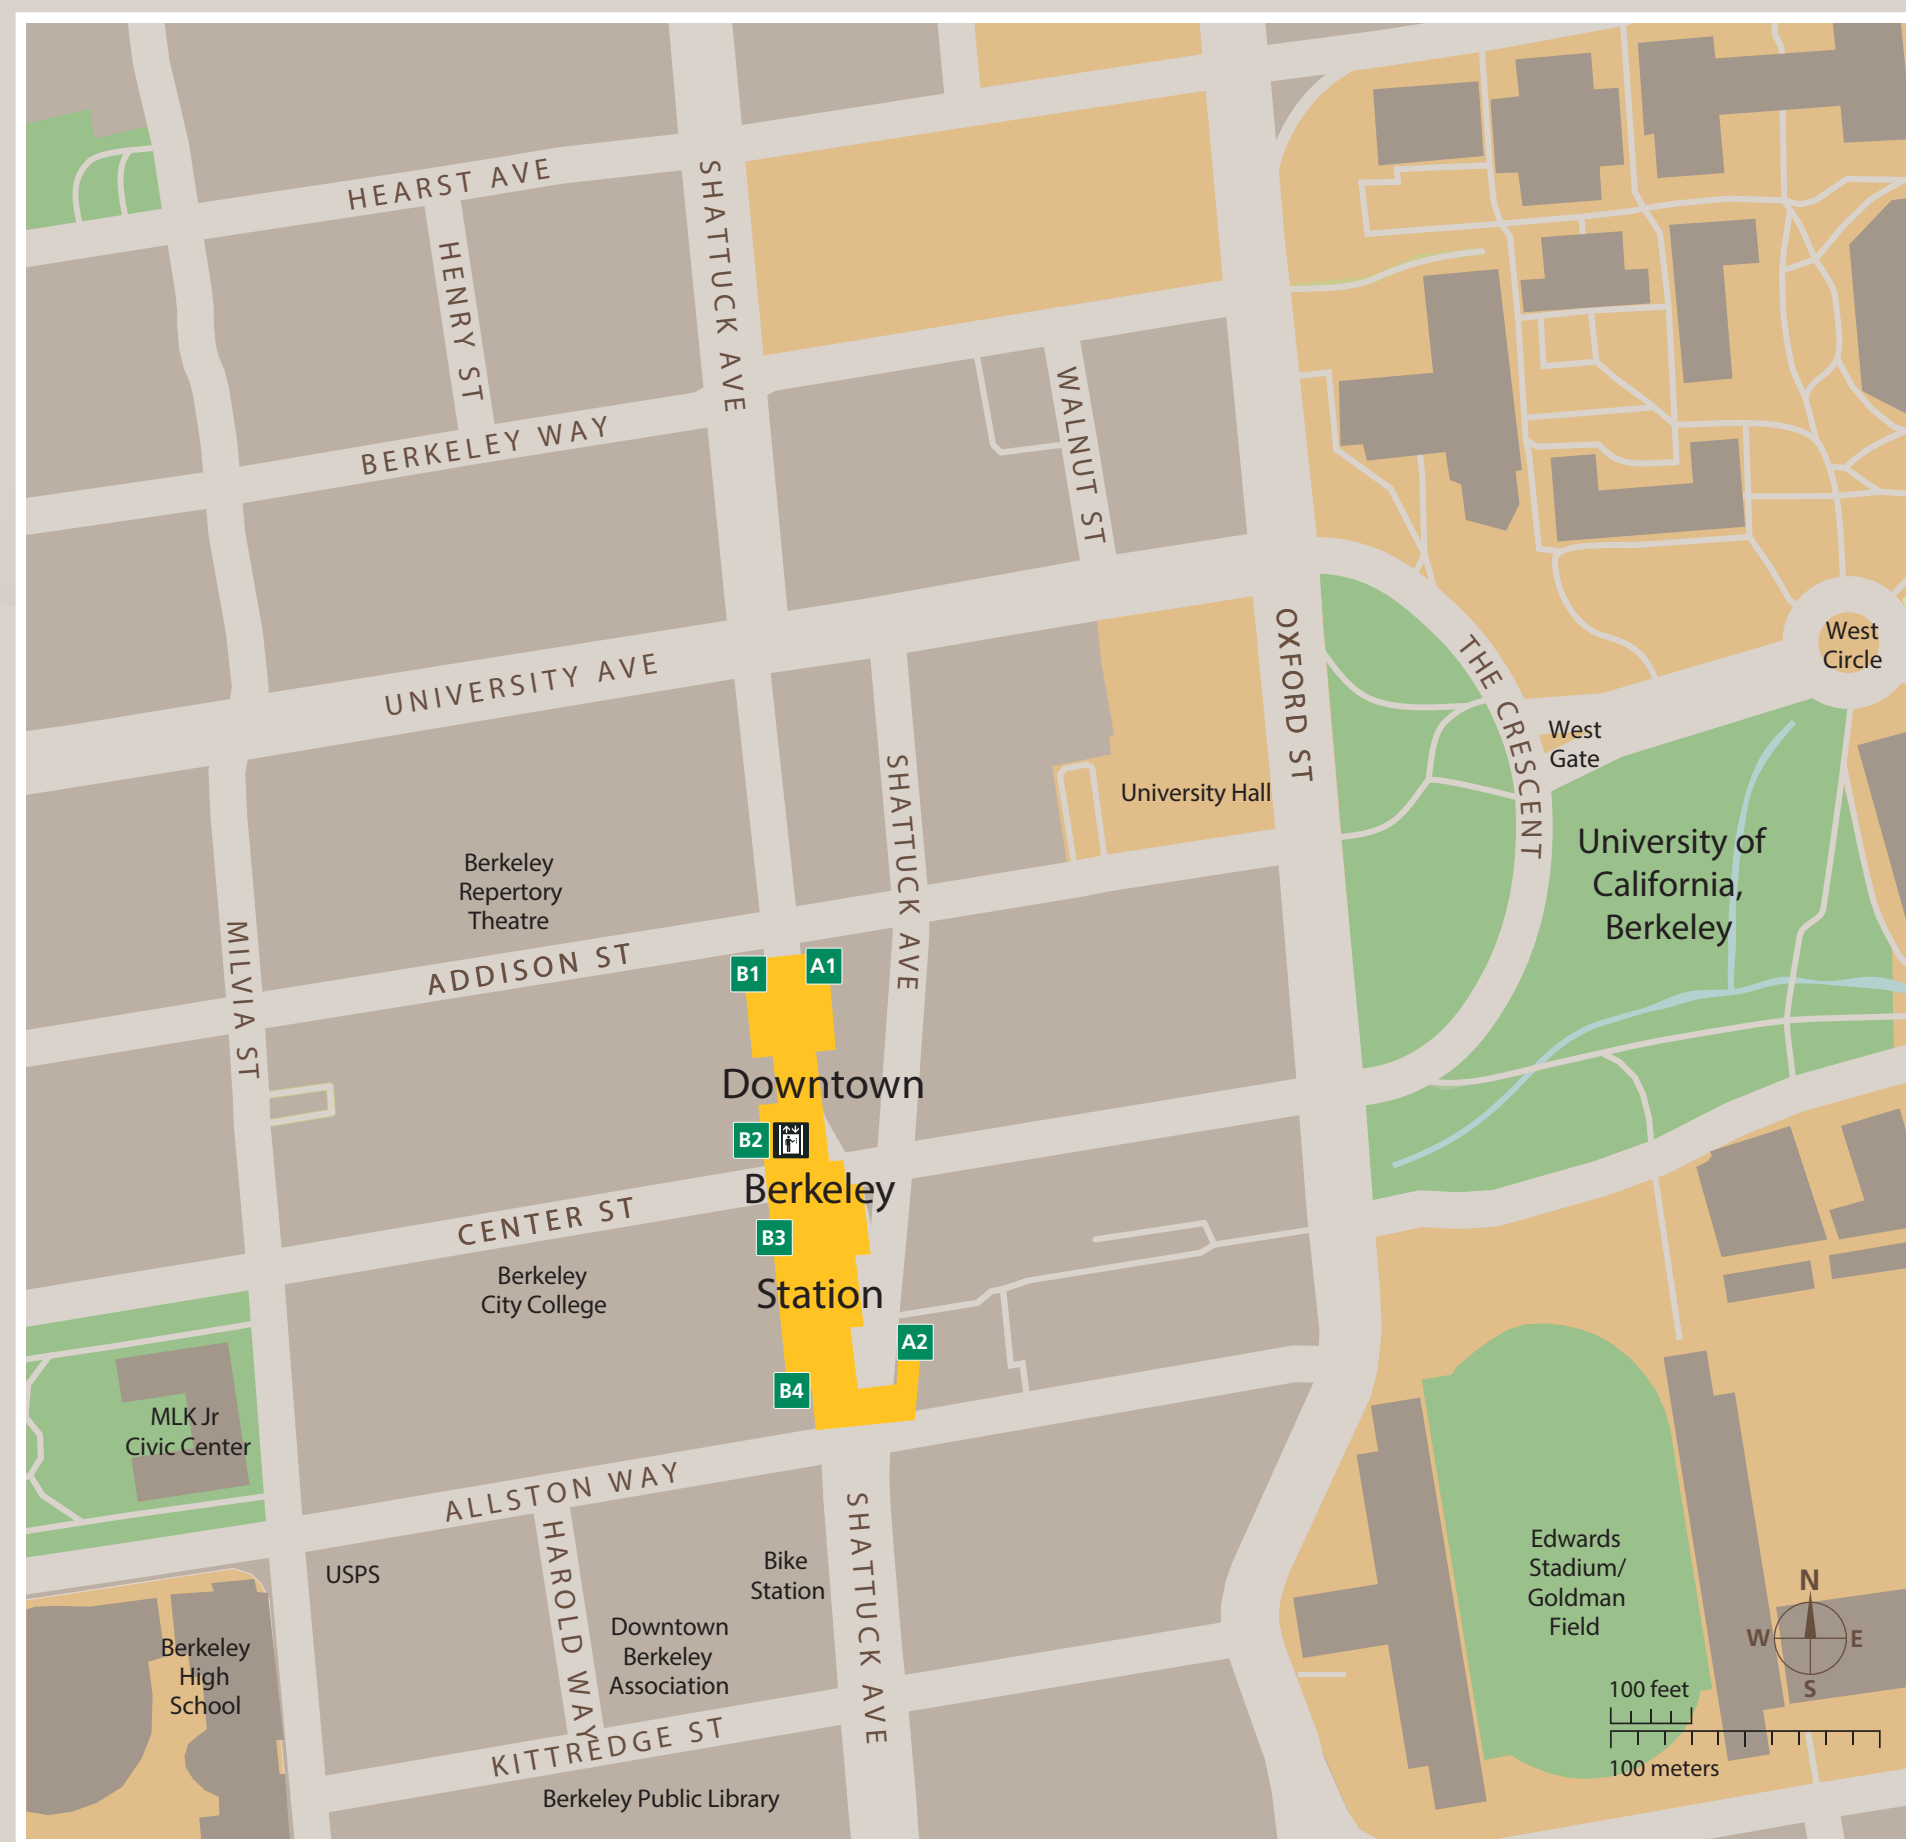

# Station Map During Plaza Construction

Mapa de la estación

車站地圖

Transit Information

Downtown Berkeley Station

Berkeley

Map Key

- You Are Here
- Exit
- BART Train
- Cafe (Peet's)
- Elevator
- Escalator
- Stairs
- Station Agent Booth
- Ticket Vending:
  - Addfare
  - Clipper / Add Cash Value
- Transit Information
- Wheelchair Accessible

Station Area Map

ADDISON ST

CENTER ST

SHATTUCK AVE

ALLSTON WAY

↑  
To UC Berkeley

**PHASE 2**  
Entrance Closure  
Spring 2017-Summer 2017

**PHASE 1**  
Entrance Closure  
Summer 2016-Spring 2017

A1

A2

B3

B1

B2

B4

Street Level

Concourse

BART Platform